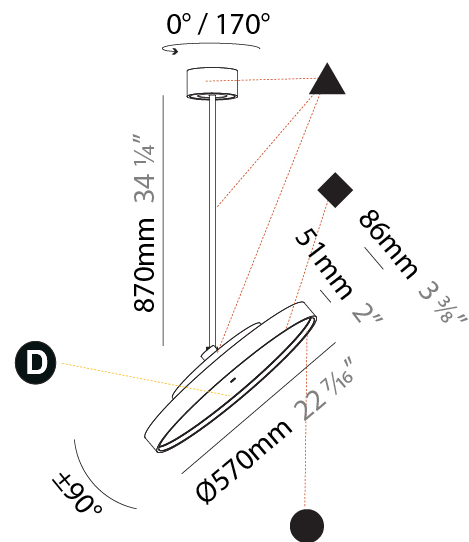

GENERAL

Series: Sign Diva Flex
Subseries: Sign Diva Flex Korona
Partner: Prolicht
Division: Architectural
Installation: Suspension
Product Type: Pendant
Mounting Location: Ceiling
Light Distribution: Adjustable

PHYSICAL

Shape: Round
Diameter (mm): 570
Diameter (in): 22 7/16
Height (mm): 870
Height (in): 34 1/4
Weight (kg): 5
Weight (lbs): 11
Diffuser: PMMA - Opal / Micro-Prism / Sparkling Secret / Vintage Industrial
Fixture Finish: SSR / BKV / CWI / CRY / HAB / UFT / ITA / RUA / FTG / MYG / LOD / PUS / FRO / FUP / KIA / POP / BLS / SPG / MEY / GOH / CHC / COM / ABZ / JAG / OBR / MOS / ROR
Fixture Material: PMMA / Extruded Aluminum / Steel

ELECTRICAL

Lamp Type: LED (Zhaga Standard)
Input Wattage (W): 58.3
Total Output Wattage (W): 46.9
Dimming: Tri-Mode (Non-Dimming and Phase Dimming (120Vac only) and 0-10V Dimming)
Driver Included: Yes
Driver Location: Integrated
Driver Type: Constant Current - Universal
Driver Class: Class 2
Input Voltage (V): 120 - 277
Constant Current (MA): 350

LED

Color Temperature (°K): 2700 / 3000 / 3500 / 4000
Max. Delivered Lumen (lm): 4978 / 5337 / 5384 / 5494
Nominal Lumen (lm): 6199 / 6646 / 6705 / 6842
CRI: >90 CRI
Lamp Life (hrs): 50000

OPTICAL

Adjustability: Rotational 170°; Tilt 90°

RATINGS AND CERTIFICATIONS

Certified By: Certified for North American Standards
IP rating: IP20